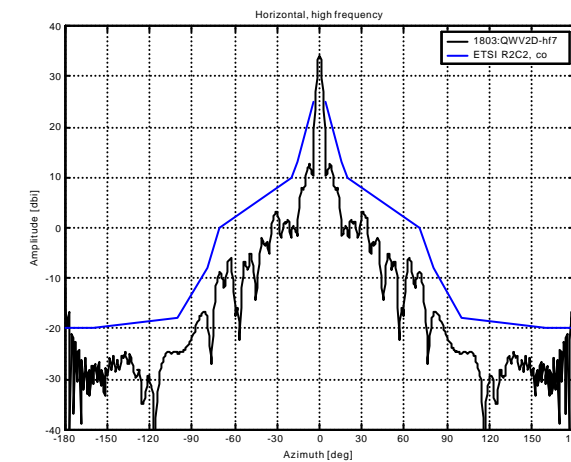

Radiation Pattern Performance, 0.3m, 18GHz

At 17.7 GHz:

At 18.7 GHz:

At 19.7 GHz:

301-DAA1257-B