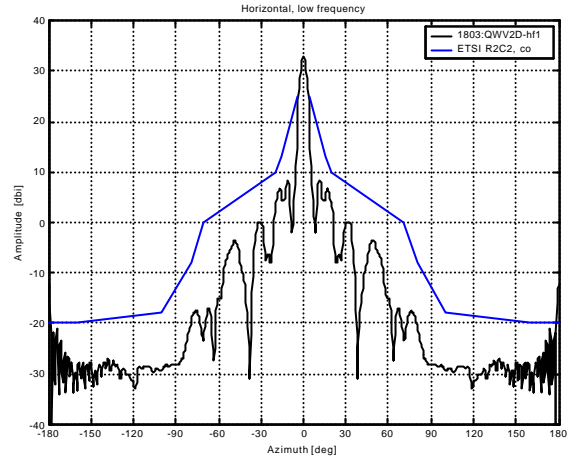

Radiation Pattern Performance, 0.3m, 18GHz

At 17.7 GHz:

At 18.7 GHz:

At 19.7 GHz:

301-DAA1257-B