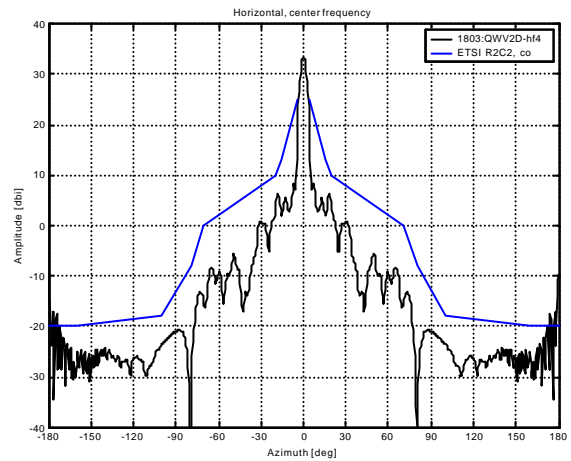

Radiation Pattern Performance, 0.3m, 18GHz

At 17.7 GHz:

At 18.7 GHz:

At 19.7 GHz:

301-DAA1257-B