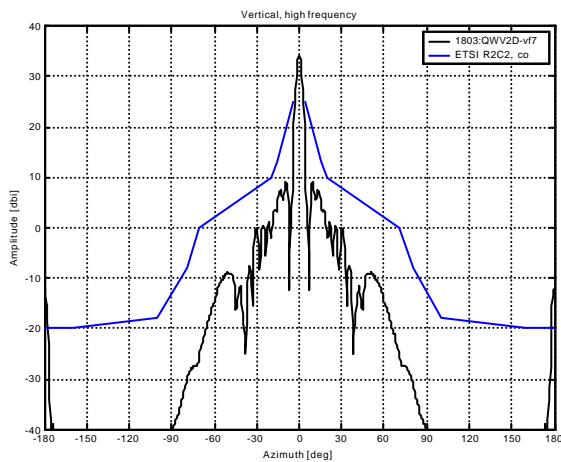

Radiation Pattern Performance, 0.3m, 18GHz

At 17.7 GHz:

At 18.7 GHz:

At 19.7 GHz:

301-DAA1257-B