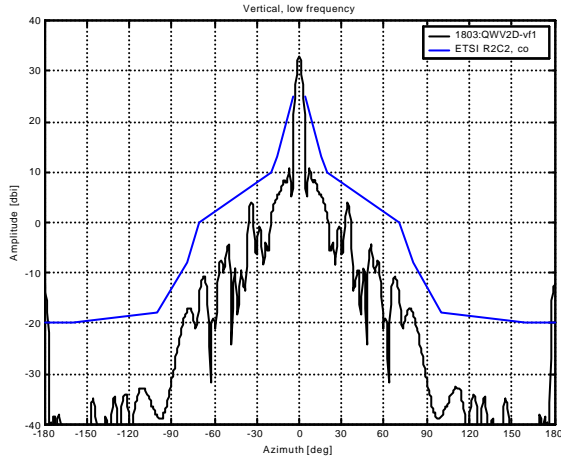

Radiation Pattern Performance, 0.3m, 18GHz

At 17.7 GHz:

At 18.7 GHz:

At 19.7 GHz:

301-DAA1257-B