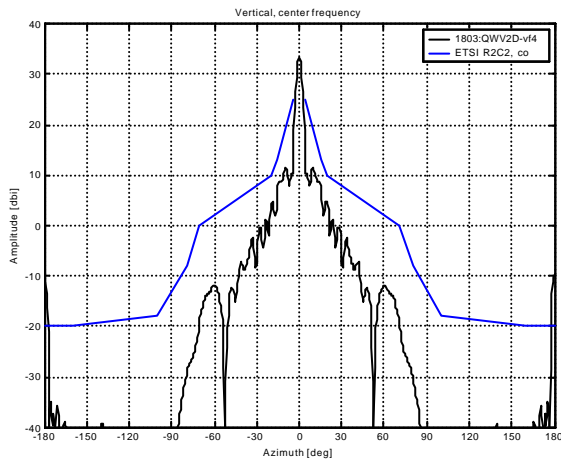

Radiation Pattern Performance, 0.3m, 18GHz

At 17.7 GHz:

At 18.7 GHz:

At 19.7 GHz:

301-DAA1257-B